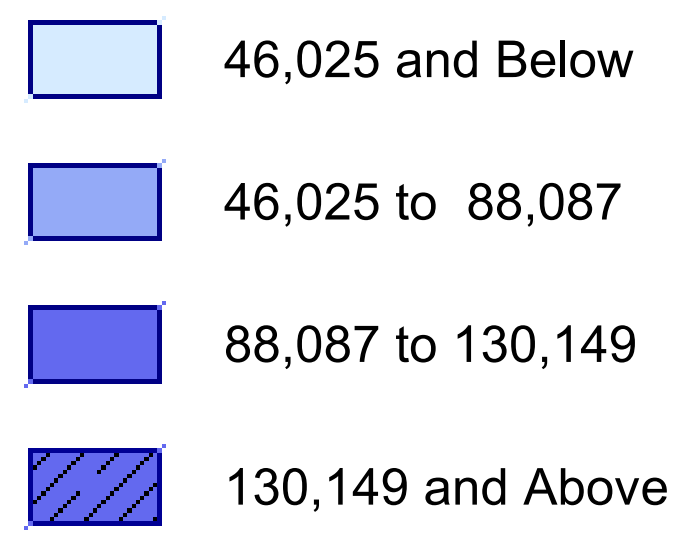

# Santa Ana Computing Centers and Population Density

## Population Density by Census 2000 Tract

Persons / Square Mile